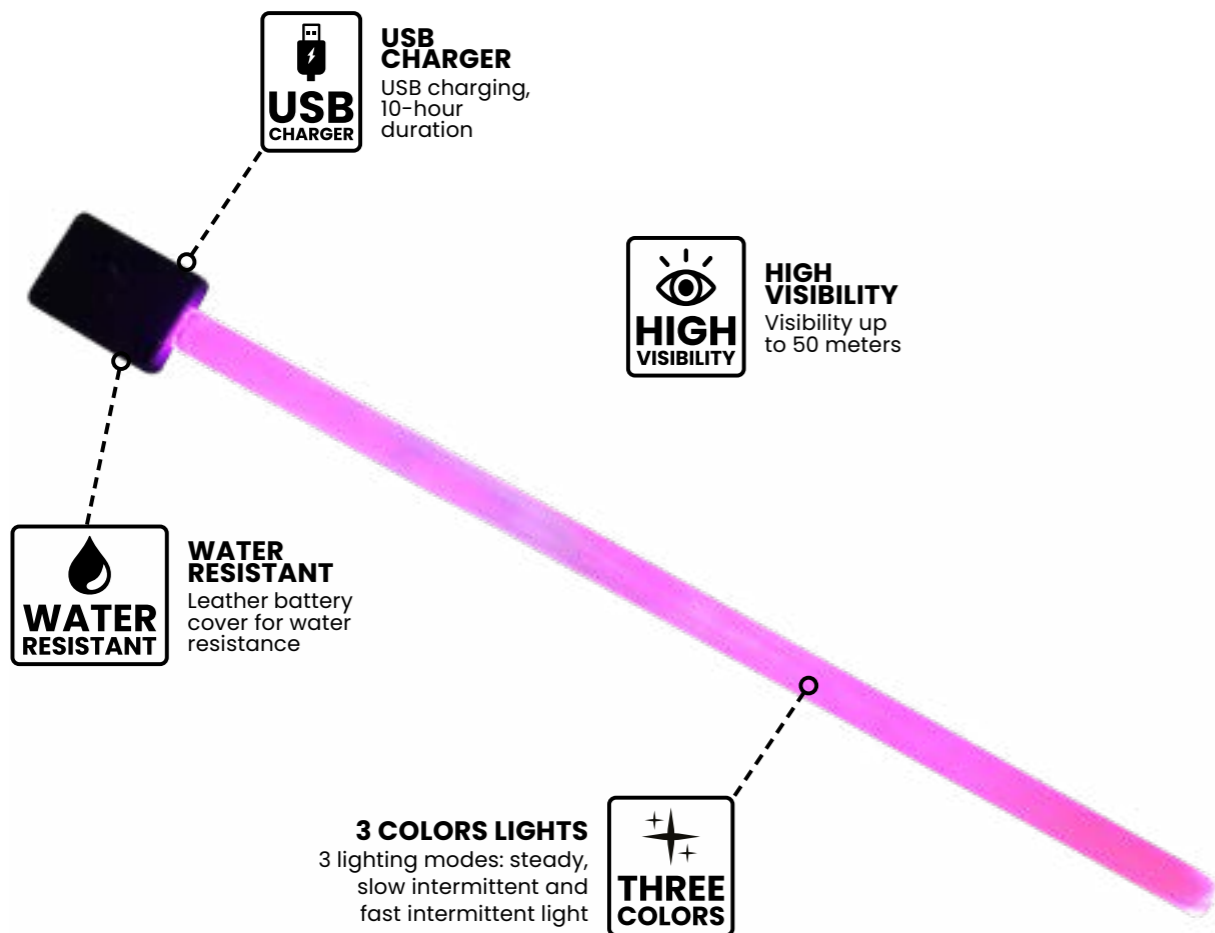

Collar Led

The LED collar is a versatile product that fits all sizes, ensuring that the dog's growth is not overlooked. Thanks to its ability to adjust the length, it can be modified to accommodate changes in the dog's body over time. Another significant advantage is the use of a breathable material between the nylon and the dog's fur, providing optimal comfort.

HIGH VISIBILITY
Visibility up to 50 meters

Details

Sizes

Colors

Leash Dog

The dog leash is made of thick, wear-resistant nylon and utilizes innovative Zero Shock technology that perfectly adapts to control and traction cushioning. Retractable leash for large dogs. Dual handle, soft padded grip provides incredible comfort and protects your hand from strong pulling forces.

SECURE LOCK
Buckle with button closure ensures greater safety

EXTRA STRONG
For maximum safety and comfort

100% NYLON
High-quality durable nylon

Size S 1.5 x 150cm, Black/ Green Color
Size M 2.0 x 120cm, Black/Green Color
Size L 2.5 x 120cm, Black/Green Color

Details

Sizes

Colors

LED

Our LEDs are customizable in color, and we offer a wide range of options, including blue, green, red, purple, and white. These colors ensure maximum visibility even at long distances. The LED can be recharged via a micro USB connection, with a guaranteed charging duration of approximately 10 hours.